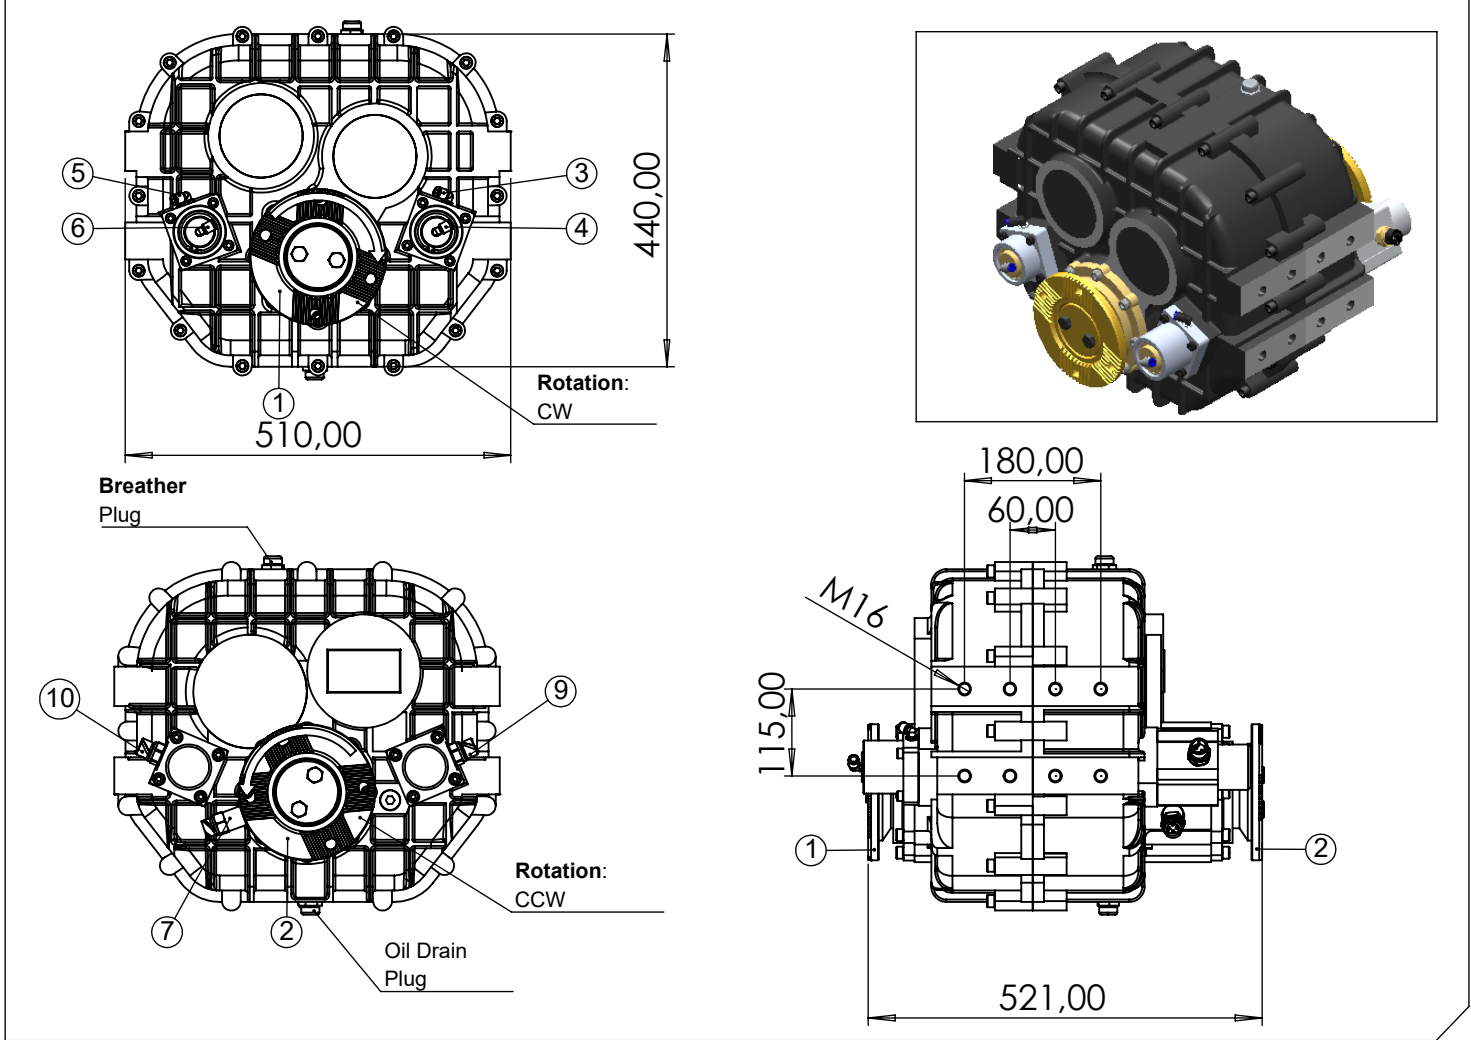

|              |                                     |
|--------------|-------------------------------------|
| Vehicle Type | <b>RAILWAY MAINTENANCE VEHICLES</b> |
|              |                                     |

### Product View

### Opsiyonlar

- 1: Main Input: ISO 7647-ISO 7646-ISO 8667 Standards Flange
- 2: Main Output: , ISO 7647-ISO 7646-ISO 8667 Standards Flange
- 3: Air Input
- 4: Air Input
- 5: Air Input

- 6: Air Input
- 7: RPM Counter (Opt.)
- 8: On/Off Sensor (Opt.)
- 9: On/Off Sensor (Opt.)

### Technical Data

| Outputs | Max. Values | Max. Revolution | Ratio | Connection | Control Type |
|---------|-------------|-----------------|-------|------------|--------------|
| 1 & 2   | 2000 kgm    | 3800-4300 rpm   | 1/1   | Shaft      | Pneumatic    |
| 3 & 4   |             |                 |       | Weight     |              |
| 5 & 6   |             |                 |       | 185 kg     |              |